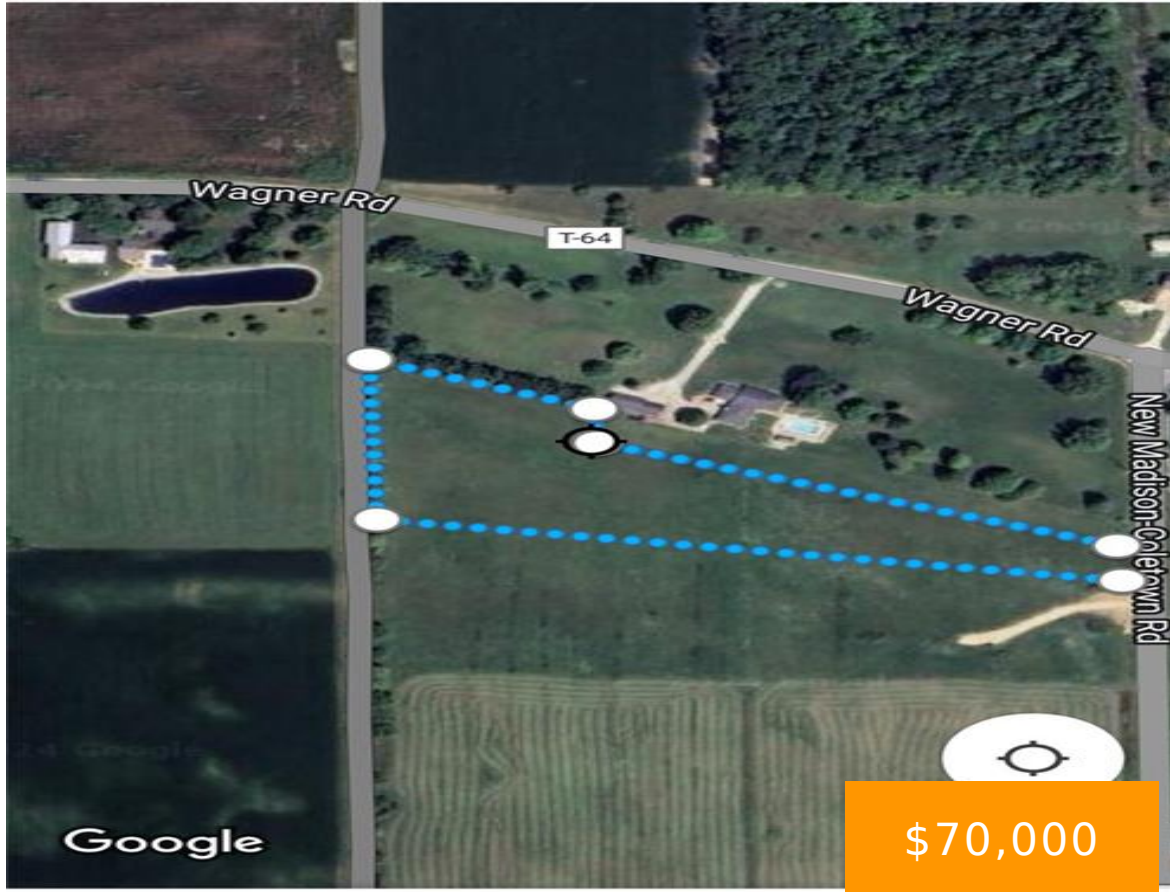

N MADISON-COLETWN, WASHINGTON TWP, OH, 45331

<https://www.flourishteam.com>

N MADISON-
COLETWN,
Washington TWP,
OH, 45331

Bring your own builder for this beautiful 3.54 acre lot located in Drake County - Greenville City Schools Parcel ID -0 S70-0-112-24-00-00-10304

- Acreage
- Land
- Active

Location Details

County Or Parish: Darke

School District: Greenville

Directions: 571 to Wagner Rd, left on New Madison Coletown Rd.

Zoning: Residential,Agricultural

Property Details

Lot Dimensions: Irregular

Parcel Number: S70-0-112-24-00-00-10304

Aerial YN: 1

Distressed Property: None

Transaction Type: Sale

Property Features

Land Features: Access

Road Type: County