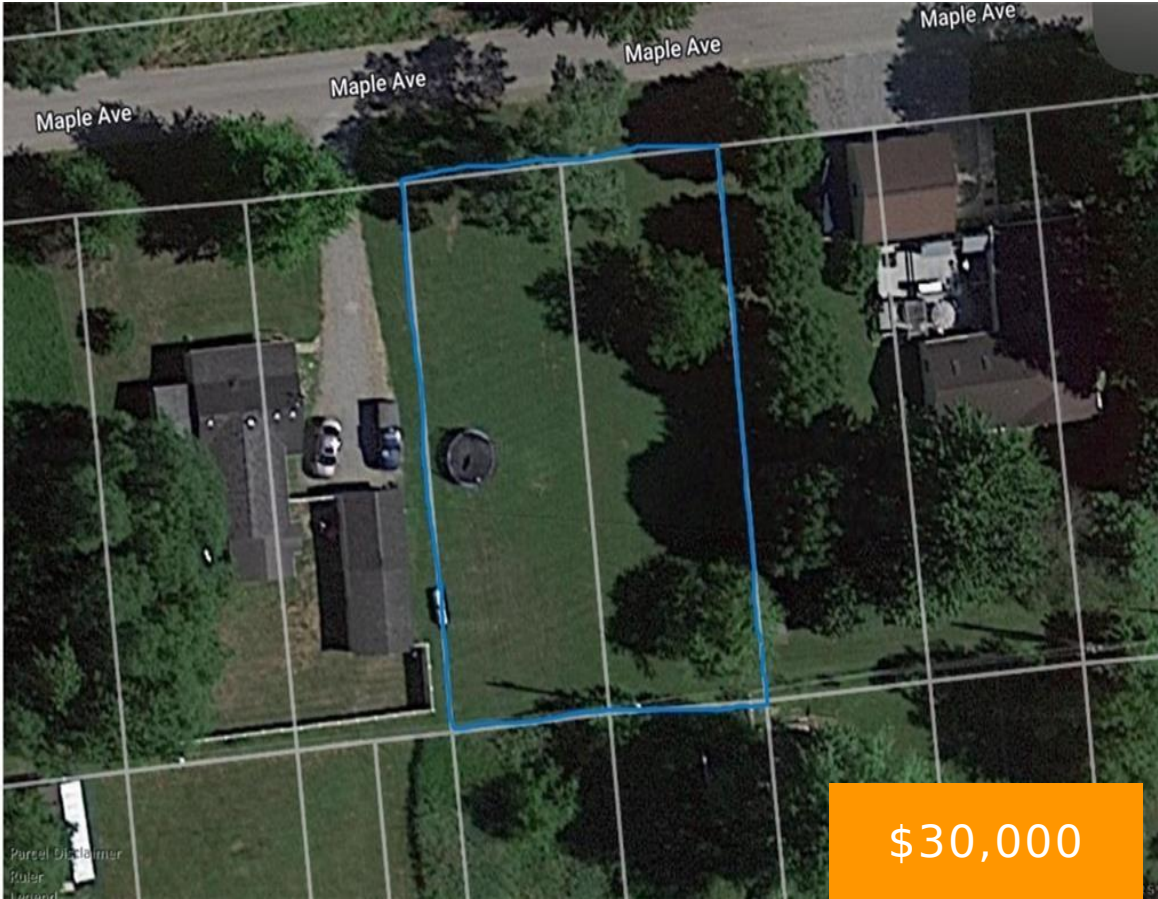

MAPLE, AVENUE, BELLE CENTER, OH, 43310

<https://www.flourishteam.com>

Maple, Avenue,
Belle Center, OH,
43310

Residential lot includes two parcels. 38-006-11-04-005-000 & 38-006-11-04-004-000. Upper Scioto Valley school district. Build your dream home near Indian Lake! Property will need a well and septic system. Both parcels together are approx, .34 acres, 98' frontage X 148'

- Single Family Lot
- Land
- Active

Location Details

County Or Parish: Logan

School District: Upper Sciota Valley

Directions: From OH-235 turn right onto Parker Dr turn right onto Maple Ave.

Zoning: Residential

Property Details

Lot Dimensions: 98' X 148'

Subdivision Name: Indian Lake Shore # 1

Transaction Type: Sale

Parcel Number: 380061104005000

Distressed Property: None

Property Features

Land Features: Access

Frontage: 98'

Road Type: Paved

Timber: yes

Miscellaneous

HOA Condo Fee: 25.00

Taxes Semi Annual: 300.00

HOA Fee Frequency: Annually

Assessments: Of Record