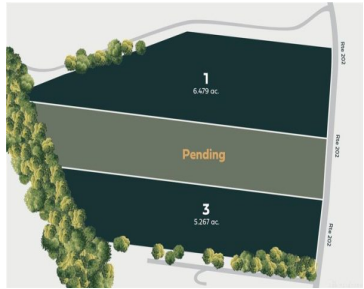

# LOT 1, STATE ROUTE 202, TIPP CITY, OH, 45371

<https://www.flourishteam.com>

Lot 1, State Route 202, Tipp City, OH, 45371

Discover your dream building lot in the serene and expansive Charleston West, a premier country development poised at the idyllic crossroads of Northeast Dayton and Southeast Tipp City in Miami County, OH. Presenting Lot 1, this impressive 6.479-acre canvas awaits your custom-built masterpiece, nestled within the reputable Bethel School District. Embrace the peace and privacy [...]

## Location Details

**County Or Parish:** Miami

**School District:** Bethel

**Directions:** Located south of St Rt 571 on St Rt 202. Property on the west side of the road.

**Zoning:** Residential

---