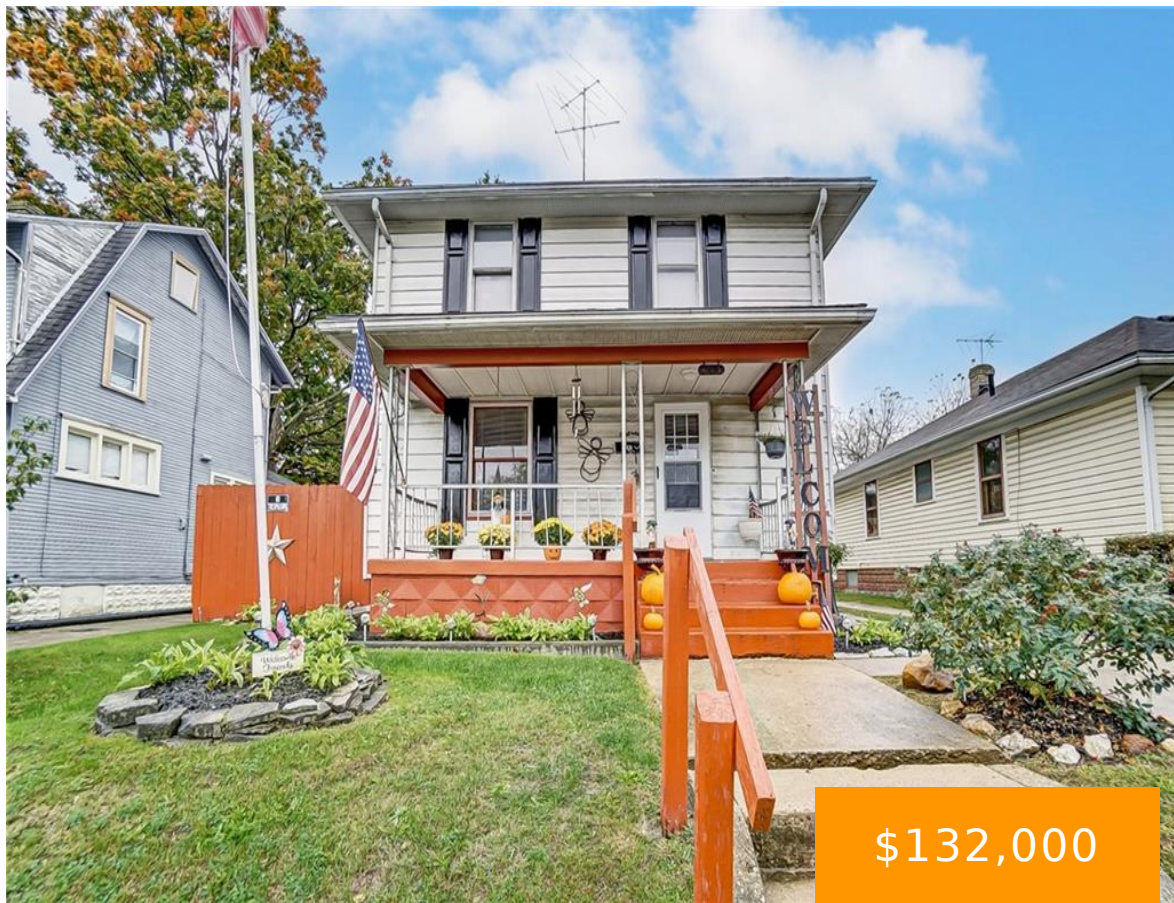

# 635, E, SOUTHERN, AVENUE, SPRINGFIELD, OH, 45505

<https://www.flourishteam.com>

635, E, Southern,  
Avenue, Springfield,  
OH, 45505

Welcome to 635 E Southern Ave in Springfield! This charming two-story family home has been lovingly maintained by the same owner for over 20 years, reflecting pride of ownership. Featuring 3 spacious bedrooms and 1 full bath, this home is perfect for those looking to start a new chapter in a comfortable, well-kept space. The [...]

- 3 beds
- 1.00 bath
- Single Family
- Residential
- Active
- 1144 sq ft

## Property Details

**Lot Dimensions:** 42 x 154

**Parcel Number:** 3400700028319017

**Construction Type:** Aluminum

**Levels:** 2 Story

**Distressed Property:** None

**Transaction Type:** Sale

---