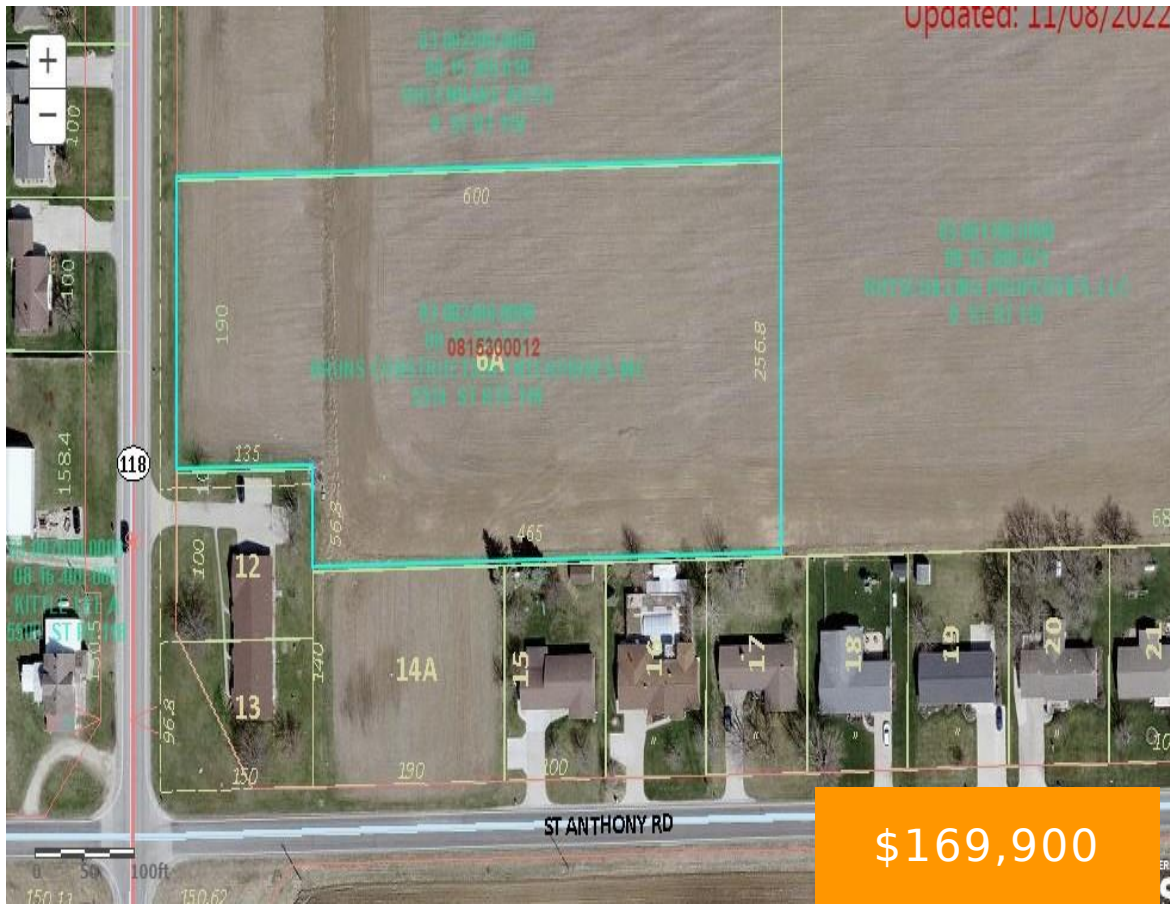

5514 STATE ROUTE 118 CELINA OH 45822

<https://www.flourishteam.com>

5514 State Route
118 Celina OH
45822

Have you been looking for a country lot in Coldwater School District?!. Look no further. This 3.329 acre country property has so much to offer— spacious lot, well and county sewer hook up, large one acre pond approximately 17 feet in depth. driveway permit, and so much more! Taxes are just on bare lot. If [...]

- Single Family Lot
- Land
- Active

Location Details

County Or Parish: Mercer

School District: Coldwater

Directions: State Route 118 North out of Coldwater, Property is on the east side of the road just after Saint Anthony

Zoning: Residential

Property Details

Lot Dimensions: 190x600

Subdivision Name: Wagner Sub

Distressed Property: None

Parcel Number: 030024000000

Aerial YN: 1

Transaction Type: Sale

Property Features

Land Features: Pond

Road Type: Asphalt / State Route

Timber: None

Utilities: Sanitary Sewer, Well

Frontage: 0000

Miscellaneous

Taxes Semi Annual: 222.00