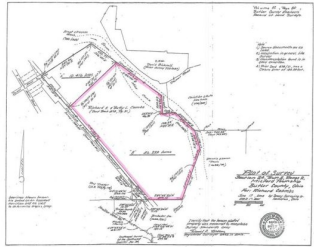

# 46 AC DEPOT ROAD MILFORD TWP OH 45013

<https://www.flourishteam.com>

46 ac Depot Road  
Milford Twp OH  
45013

\$415,998

If you love the outdoors and want a private retreat, this is your chance! 46+ acres offering opportunities for agriculture, conservation, and recreational pursuits. Abundant natural beauty and wildlife with heavily wooded acreage bordering 7-mile creek and 20 farmed acres bordering Norfolk Southern RR. Property accessed through easement of record on adjoining 10 acres also [...]

## Location Details

**County Or Parish:** Butler

**Directions:** Hamilton Eaton Rd to Depot Rd.

**School District:** Talawanda

**Zoning:** Agricultural

## Property Details

**Lot Dimensions:** of record

**Parcel Number:** F2610024000041

**Aerial YN:** 1

**Distressed Property:** None

**Transaction Type:** Sale

---