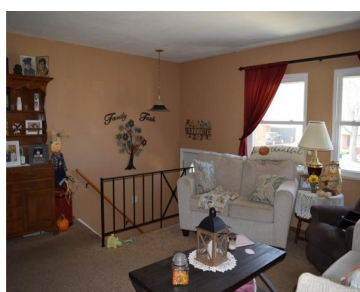

4024, RAYMOND, DRIVE, ENON VLG, OH, 45323

<https://www.flourishteam.com>

4024, Raymond,
Drive, Enon Vlg,
OH, 45323

Charming home for sale in Enon! Discover this beautiful, well-loved, home that has been cherished for 26 years by the current owners. Featuring over 1600 sq ft, 4 bedrooms, and 1.5 baths, this home is perfect for creating new memories. The current owners are ready to downsize. Recent updates include, HVAC system, water heater, and [...]