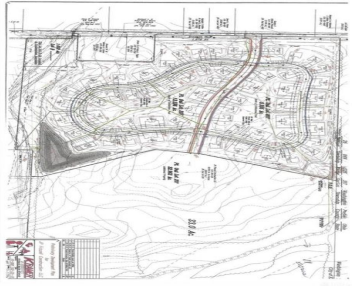

207 EAST AVENUE EATON OH 45320

https://www.flourishteam.com

207 East Avenue
Eaton OH 45320

\$495,000

A Developers delight! 33 acres with city street and all utilities to the land. You can decide what you want to build. There is 11 acres in the back fully surrounded by trees with a creek. So many possibilities!

- Acreage
- Land
- Active

Location Details

County Or Parish: Preble

School District:
Eaton

Directions: This is a new development. Please enter 1517 East Ave Eaton OH 45320 in your GPS. The development is directly across the street. 127 South to Eaton-Lewisburg Rd. turn east (left) go to East Ave and go South (Right). The development in on your left.

Property Details

Lot Dimensions: 20x50

Subdivision Name: Eaton

Distressed Property: None

Parcel Number: M40000611800001000

Aerial YN: 1

Transaction Type: Sale

Property Features