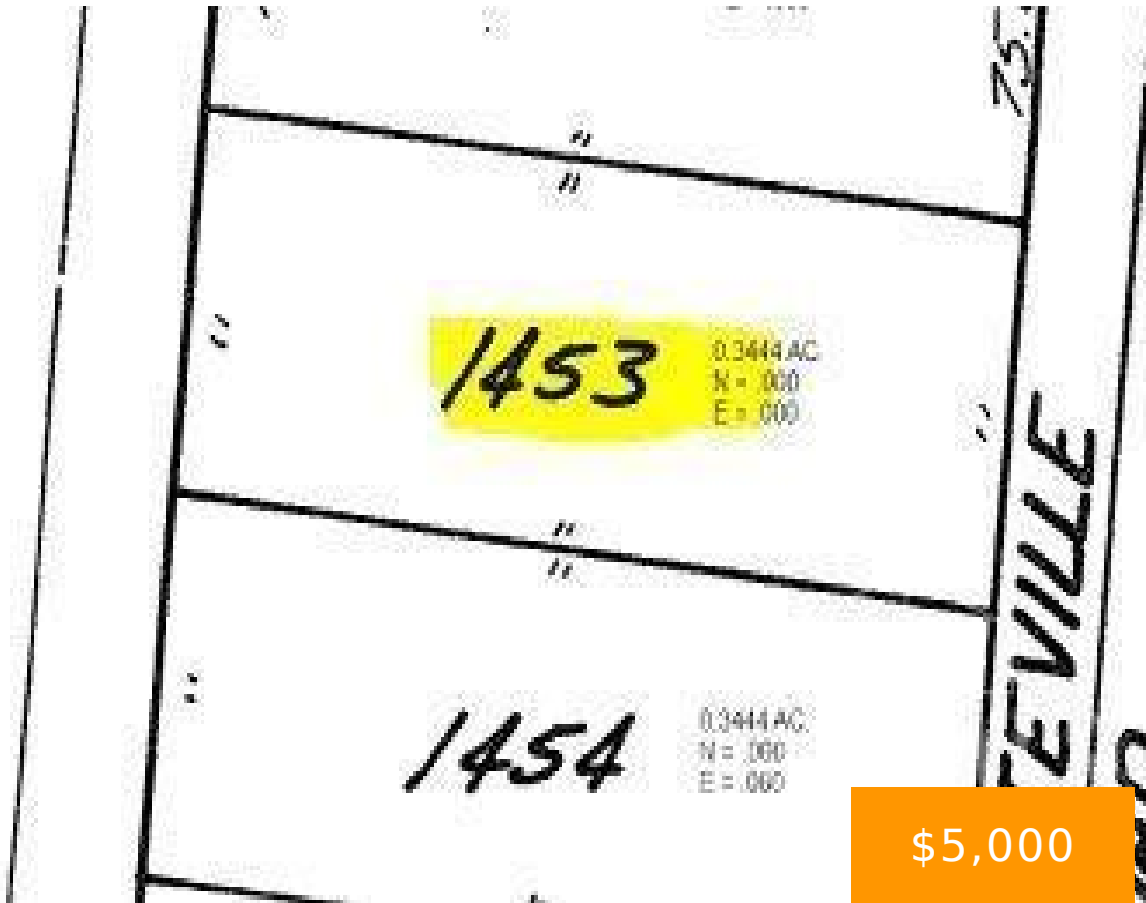

1453, ODER, DRIVE, FAYETTEVILLE, OH, 45118

<https://www.flourishteam.com>

1453, Oder, Drive,
Fayetteville, OH,
45118

\$5,000

Vacant lot waiting for you new lake home! Enjoy life in a wonderful gated lake community - 3 lakes, 2 beaches, rental docks and lots of fun activities! Great location, close to the dam on the east side of the community and easy access to the east beach and rental docks.

- Single Family Lot
- Land
- Active

Location Details

County Or Parish: Brown

Directions: St Rt #131 from Milford to Lake Lorelei

School District: Fayetteville-Perry

Zoning: Residential

Property Details

Lot Dimensions: Irreg

Subdivision Name: Lake Lorelei

Transaction Type: Sale

Parcel Number: 230431200000

Distressed Property: None

Courtesy of

Office Name: Comey & Shepherd REALTORS

Agent Email: chrisbehm1@gmail.com

Agent Name: Chris Behm