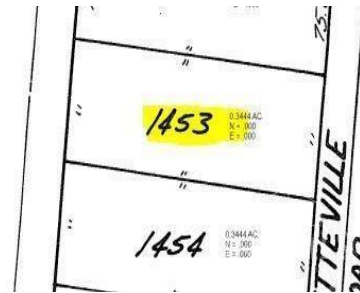

1453, ODER, DRIVE, FAYETTEVILLE, OH, 45118

<https://www.flourishteam.com>

1453, Oder, Drive,
Fayetteville, OH,
45118

\$5,000

Vacant lot waiting for you new lake home! Enjoy life in a wonderful gated lake community - 3 lakes, 2 beaches, rental docks and lots of fun activities! Great location, close to the dam on the east side of the community and easy access to the east beach and rental docks.

- Single Family Lot
- Land
- Active

Location Details

County Or Parish: Brown

Directions: St Rt #131 from Milford to Lake Lorelei

School District: Fayetteville-Perry

Zoning: Residential

Property Details

Lot Dimensions: Irreg

Subdivision Name: Lake Lorelei

Transaction Type: Sale

Parcel Number: 230431200000

Distressed Property: None

Courtesy of

Office Name: Comey & Shepherd REALTORS

Agent Email: chrisbehm1@gmail.com

Agent Name: Chris Behm